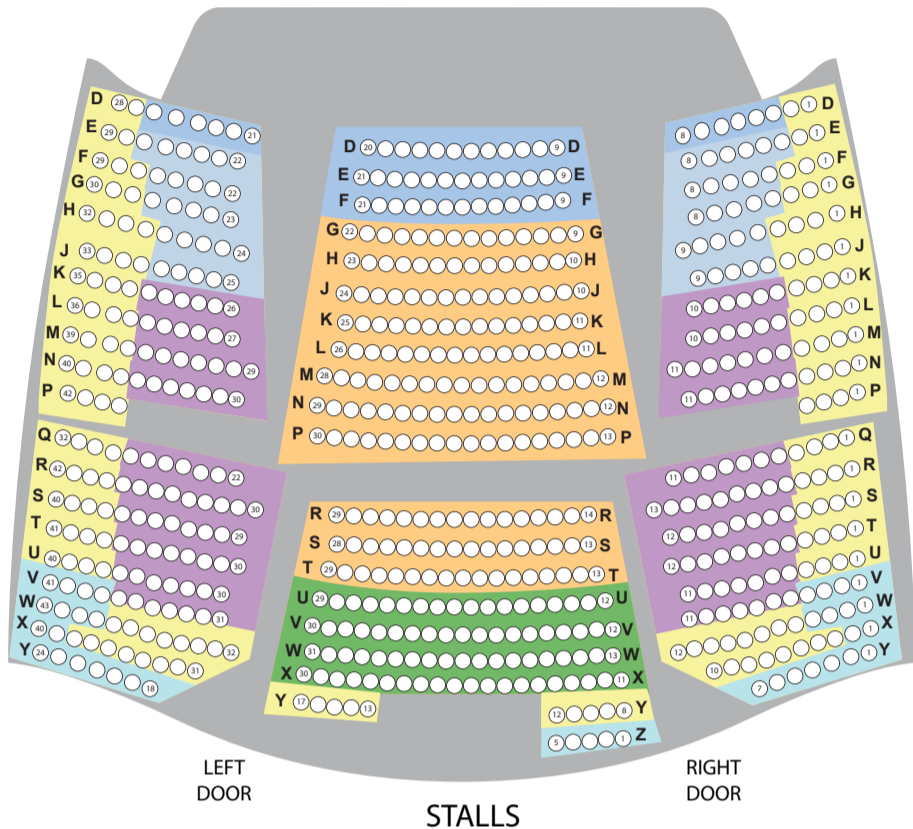

## THE MUSICAL

**OPENS 2 JUNE 2020 AT ISTANA BUDAYA**

### STAGE

\*Every VIP Front Ticket comes with a complimentary souvenir programme  
Seat Plan is not drawn to scale  
Ticket prices shown exclude online processing fees