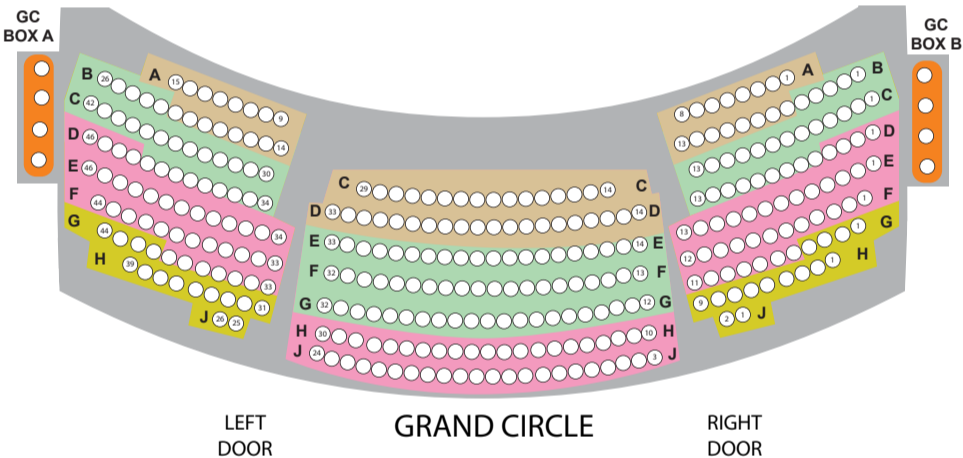

### STAGE

#### CATEGORY

- VIP FRONT\*
- VIP CENTRE
- VIP SIDE
- CAT A STALLS CENTRE
- CAT A STALLS SIDE
- CAT B STALLS
- CAT C STALLS
- VIP GRAND CIRCLE
- CAT A GRAND CIRCLE
- CAT B GRAND CIRCLE
- CAT C GRAND CIRCLE
- CAT B UPPER CIRCLE
- CAT C UPPER CIRCLE
- CAT D UPPER CIRCLE
- GC BOX A & B
- UC BOX C & D

\*Every VIP Front Ticket comes with a complimentary souvenir programme  
Seat Plan is not drawn to scale  
Ticket prices shown exclude online processing fees